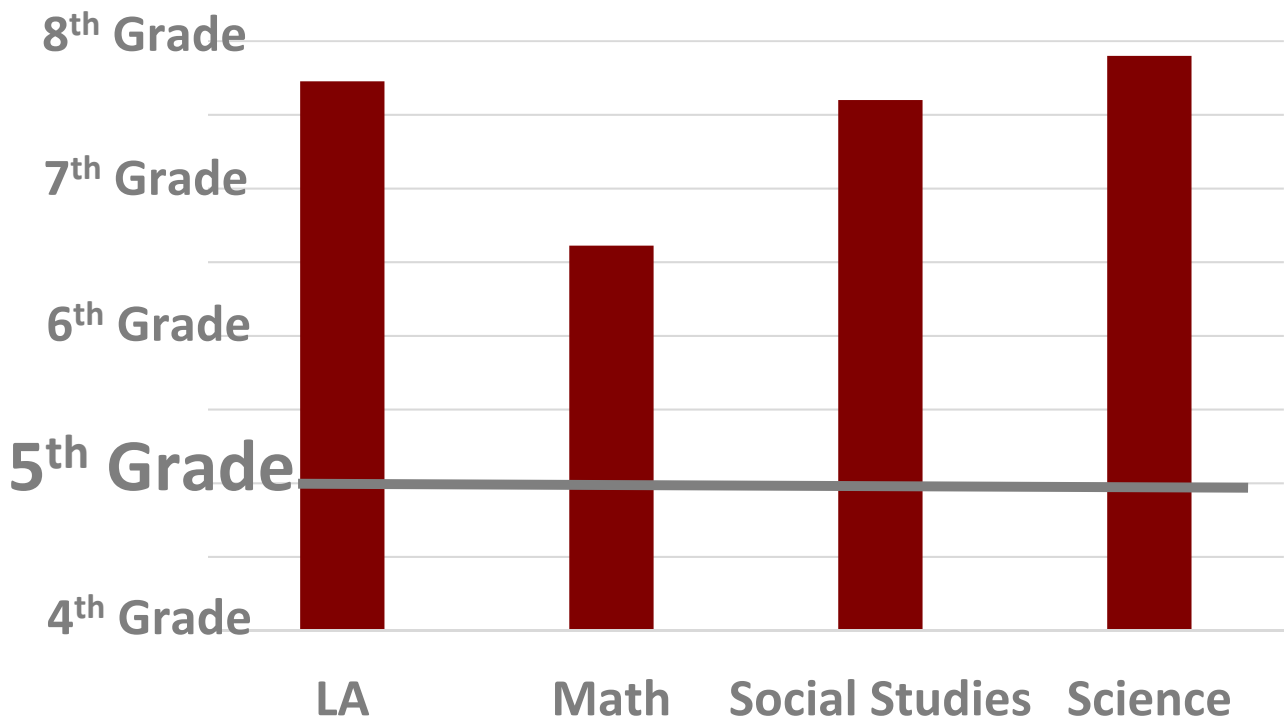

Average Grade Level of the Class of 2016

The above chart reflects the average grade level in which our fifth grade students performed on the IOWA tests this spring. The national standard is that students in the fifth grade will perform at grade level. Students at St. Thomas the Apostle School performed well above their own grade level in all content areas.